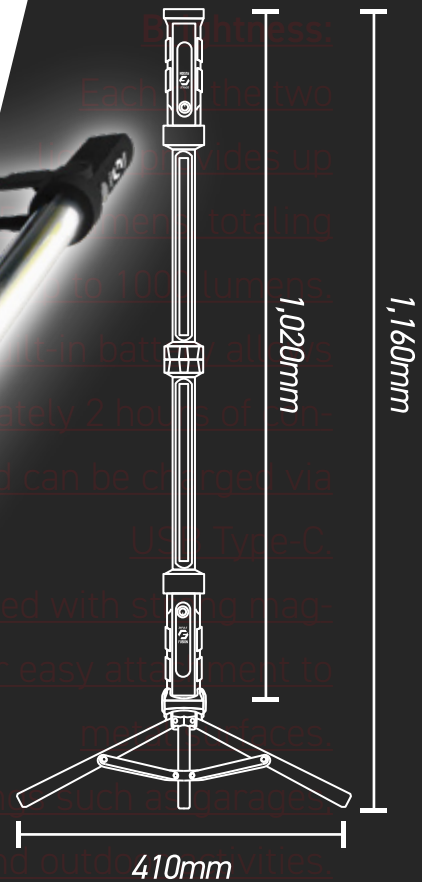

ZEFULS

MAX
1,000lm

MODEL NO.

ZA-FS1000

PRODUCT SIZE

D63*510mm (sperated)

D63*1020mm(connecte)

PRODUCT WEIGHT

720g

MATERIAL

ABS with body

LED T

2*10W light

2 single part
when connect

MODES

100% on -50%

BATTE

3.7V 2*2000mah 18650

CHARGING TIME

4-5 hours

WORKING TIME

1.5-2 hours for 100% on

DOCKING!!

2 in 1

▲専用三脚標準付属

DOCKING WORKLIGHT
FUSION

フュージョン ZA-FS1000