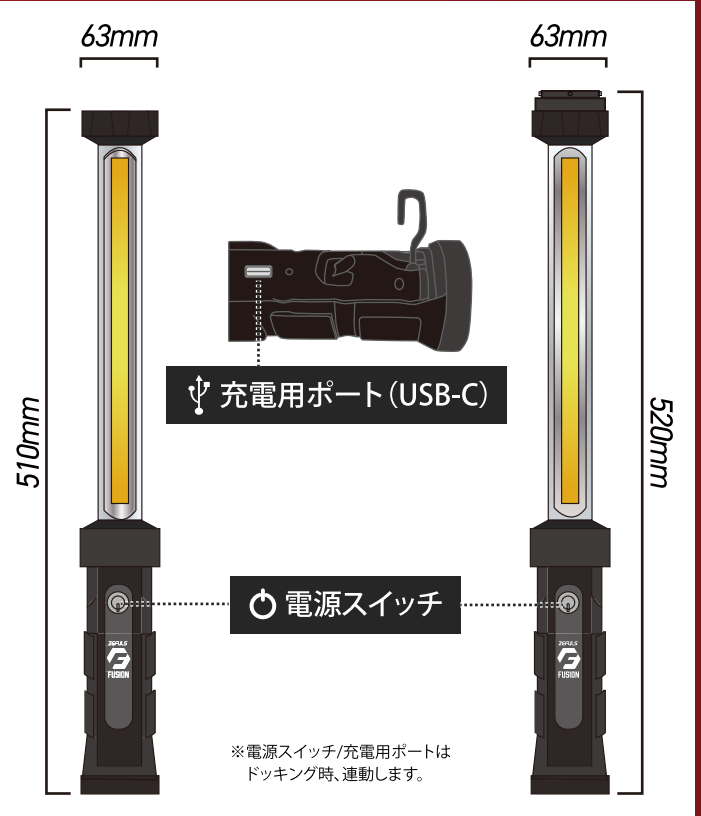

ZEFULS ドッキングライトフュージョン

特長

使用例

製品仕様

品番：ZA-FS1000

点灯モード：1 灯使用時 High 約 500lm → Low 約 250lm → OFF
2 灯連結時 High 約 1,000lm → Low 約 500lm → OFF

※明るさは満充電時のルーメン数で表記しております。バッテリー残量に応じてルーメン数も低下します。
※充電中に点灯はできません。

点灯時間：High 約 2 時間
Low 約 4 時間

内蔵電池：リチウムイオン電池 3.7V

内蔵電池容量：2,000 mAh

充電方式：USB Type - C

充電時間：1 灯充電時約 4.5 時間

2 灯連結時約 7 時間

JAN：4511466400595

定格入力：5V/1A

保護等級：IP20 相当

サイズ：1 灯使用時 D63×510
2 灯連結時 D63×1,020

重量：1 灯使用時 360g
2 灯連結時 720g

使用环境温度：5 ~ 35°

色温度：6,500 K

DOCKING WORKLIGHT
FUSION
フュージョン ZA-FS1000

販売元

東大阪市金物町10-1 TEL 06-6724-9907